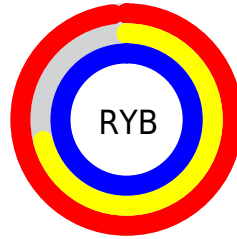

## Conversions Part 2

<b>Format</b>	<b>Color</b>
R <sub>Y</sub> B	251, 180, 254
Decimal	16495870
CIE Lab	82.00, 37.53, -26.40
CIE LCh	82, 45.885, 324.871
Yxy	60.2982, 0.3138, 0.2557
Android (android.graphics.Color)	4294685950 (0xFFFBB4FE)
YUV	209.6650, 21.8572, 36.2508
Hunter-Lab	77.6519, 34.1767, -23.1369

# Details

The CIELCh color  $82, 45.885, 324.871$  is a light color, and the websafe version is hex `FFCCFF`. A complement of this color would be  $94, 45.784, 141.430$ , and the grayscale version is  $84, 0.010, 296.813$ .

# Distribution

- Red (98%)
- Green (71%)
- Blue (100%)

- Red (98%)
- Yellow (71%)
- Blue (100%)

- Cyan (1%)
- Magenta (29%)
- Yellow (0%)
- Black (0%)

- Cyan (2%)
- Magenta (29%)
- Yellow (0%)