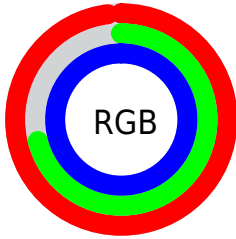

Distribution

- Red (98%)
- Green (71%)
- Blue (100%)