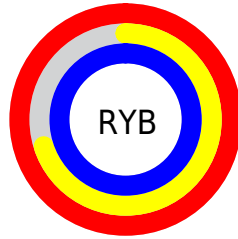

- Red (100%)
- Yellow (70%)
- Blue (100%)