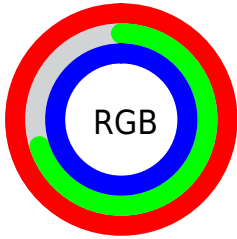

Distribution

- Red (100%)
- Green (70%)
- Blue (100%)