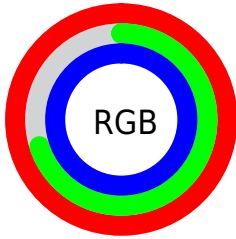

Distribution

- Red (100%)
- Green (70%)
- Blue (100%)