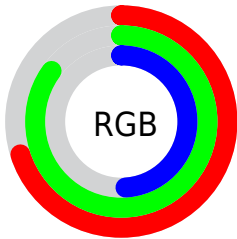

Distribution

Red (70%)

Green (85%)

Blue (49%)