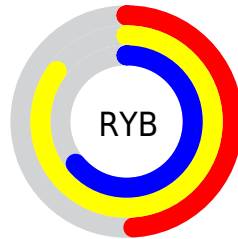

# Details

The CIELCh color **82, 48.589, 123.825** is a light color, and the websafe version is hex **99CC66**. A complement of this color would be **60, 52.300, 308.340**, and the grayscale version is **79, 0.010, 296.813**.

A 20% lighter version of the original color is **97, 38.411, 118.177**, and **62, 48.468, 123.662** is the 20% darker color. If you saturate the color by 10%, you get **81, 59.512, 123.399**, and if you desaturate by 10%, it is **83, 37.195, 124.319**.

# Distribution

Red (70%)

Green (85%)

Blue (49%)

Red (49%)

Yellow (85%)

Blue (64%)

Cyan (17%)