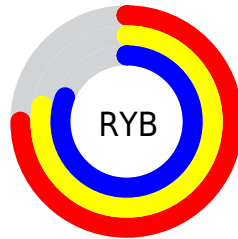

- Red (75%)
- Yellow (78%)
- Blue (81%)