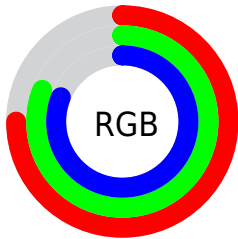

Distribution

- Red (75%)
- Green (81%)
- Blue (81%)