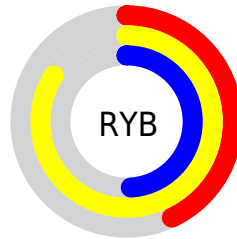

- Red (43%)
- Yellow (84%)
- Blue (49%)