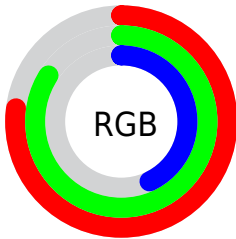

Distribution

- Red (77%)
- Green (84%)
- Blue (43%)