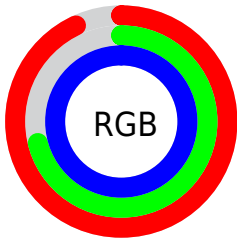

Distribution

- Red (93%)
- Green (71%)
- Blue (100%)