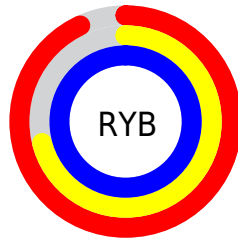

- Red (93%)
- Yellow (71%)
- Blue (100%)