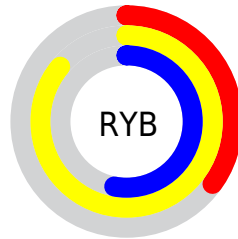

- Red (35%)
- Yellow (86%)
- Blue (53%)