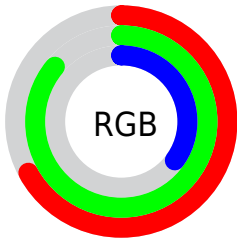

Distribution

- Red (67%)
- Green (86%)
- Blue (35%)