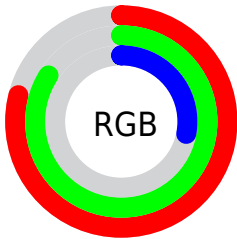

Distribution

Red (79%)

Green (84%)

Blue (28%)