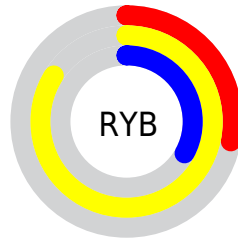

## Conversions Part 2

Format	Color
<a href="#">RYB</a>	<a href="#">71, 213, 83</a>
Decimal	<a href="#">13227335</a>
CIELab	<a href="#">82.00, -21.82, 65.71</a>
CIElCh	<a href="#">82, 69.243, 108.371</a>
Yxy	<a href="#">60.2982, 0.3937, 0.4857</a>
Android (android.graphics.Color)	<a href="#">4291417415 (0xFFC9D547)</a>
YUV	<a href="#">193.2240, -60.2564, 6.8196</a>
Hunter-Lab	<a href="#">77.6519, -23.5296, 42.9173</a>

# Details

The CIELCh color **82, 69.243, 108.371** is a light color, and the websafe version is hex **CCCC33**. The color can be described as light muted yellow. A complement of this color would be **40, 84.745, 302.561**, and the grayscale version is **78, 0.009, 296.813**.

A 20% lighter version of the original color is **98, 62.662, 105.382**, and **62, 68.507, 108.559** is the 20% darker color. If you saturate the color by 10%, you get **82, 76.408, 107.986**, and if you desaturate by 10%, it is **82, 60.557, 108.949**.

# Distribution

Red (79%)

Green (84%)

Blue (28%)

Red (28%)

Yellow (84%)

Blue (33%)

Cyan (6%)