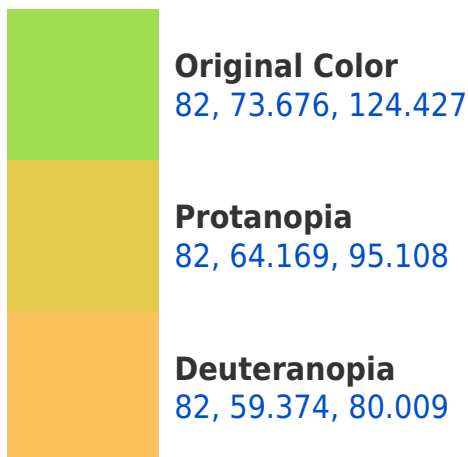

Color Blindness Simulation

Color vision deficiency is a very complex topic, and I could not describe the different causes any better than Wikipedia does, so if you want to learn more, you should check out their [article about color blindness](#).

Dichromacy