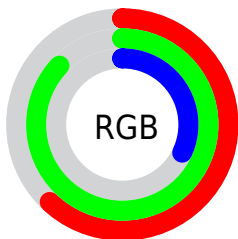

Distribution

Red (62%)

Green (87%)

Blue (32%)