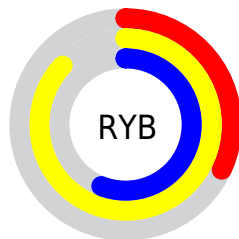

Red (32%)

Yellow (87%)

Blue (56%)