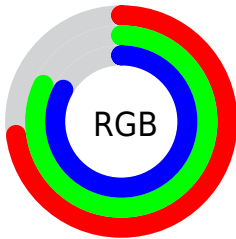

Distribution

Red (73%)

Green (82%)

Blue (83%)