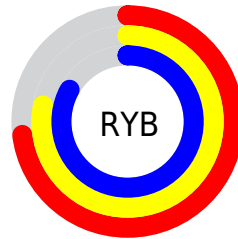

# Details

The CIELCh color `82, 7.952, 214.442` is a light color, and the websafe version is hex `CCCCCC`. A complement of this color would be `79, 8.613, 34.242`, and the grayscale version is `81, 0.010, 296.813`.

A 20% lighter version of the original color is `99, 4.482, 199.269`, and `62, 7.866, 211.179` is the 20% darker color. If you saturate the color by 10%, you get `80, 14.002, 214.620`, and if you desaturate by 10%, it is `84, 1.507, 214.643`.

# Distribution

Red (73%)

Green (82%)

Blue (83%)

Red (73%)

Yellow (78%)

Blue (83%)

Cyan (12%)