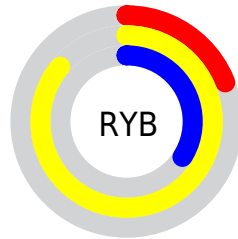

- Red (19%)
- Yellow (86%)
- Blue (34%)