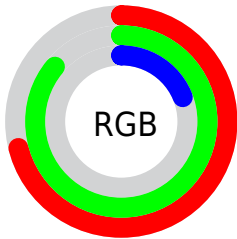

Distribution

- Red (71%)
- Green (86%)
- Blue (19%)