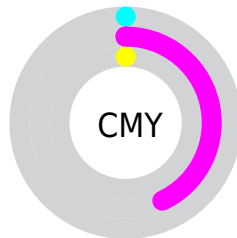

A 20% lighter version of the original color is **87, 34.496, 325.624**, and **55, 68.137, 326.668** is the 20% darker color. If you saturate the color by 10%, you get **70, 81.816, 327.196**, and if you desaturate by 10%, it is **80, 52.846, 326.247**.

# Distribution

- Red (100%)
- Green (56%)
- Blue (100%)

- Red (100%)
- Yellow (56%)
- Blue (100%)

- Cyan (0%)
- Magenta (43%)
- Yellow (0%)
- Black (0%)

- Cyan (0%)
- Magenta (43%)
- Yellow (0%)

# Brightness & Saturation Gradients

These gradients show how the CIELCh color 75, 67.933, 326.747 changes by changing the brightness by 10 percent. The first figure shows a shift by +10% for each color and the second figure -10%.