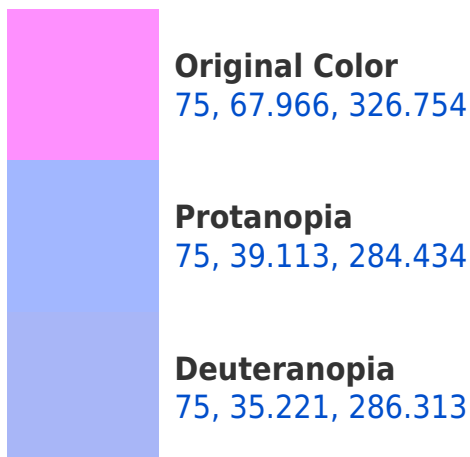

# Black Background

This preview shows how the CIELCh color 75, 67.933, 326.747 looks on a black background.

## **Background**

This preview shows how black text looks on a background with the CIELCh color 75, 67.933, 326.747.

This preview shows how white text looks on a background with the CIELCh color 75, 67.933, 326.747.

## Dichromacy

**Tritanopia**  
75, 32.565, 11.256

# Trichromacy

**Original Color**  
75, 67.966, 326.754

**Protanomaly**  
74, 47.507, 304.638

**Deuteranomaly**  
74, 45.694, 306.678

**Tritanomaly**  
75, 41.692, 346.680