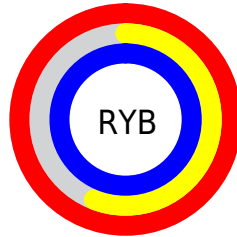

- Red (100%)
- Yellow (56%)
- Blue (100%)