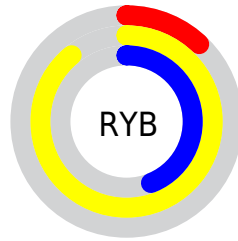

# Details

The CIELCh color **82, 92.190, 124.113** is a dark color, and the websafe version is hex **66CC00**. The color can be described as dark washed chartreuse. A complement of this color would be **38, 108.483, 310.701**, and the grayscale version is **73, 0.009, 296.813**.

A 20% lighter version of the original color is **94, 78.043, 120.131**, and **62, 80.735, 128.327** is the 20% darker color. If you saturate the color by 10%, you get **82, 96.237, 125.123**, and if you desaturate by 10%, it is **83, 85.796, 123.602**.

# Distribution

Red (56%)

Green (89%)

Blue (12%)

Red (12%)

Yellow (89%)

Blue (44%)

Cyan (37%)