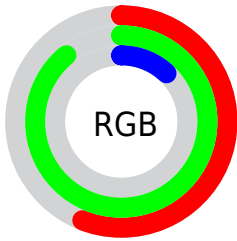

Distribution

Red (56%)

Green (89%)

Blue (12%)