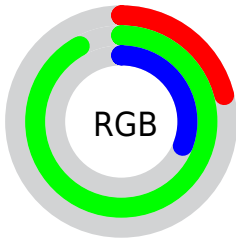

Distribution

- Red (21%)
- Green (92%)
- Blue (31%)