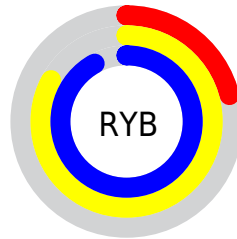

## Conversions Part 2

<b>Format</b>	<b>Color</b>
<b>RYB</b>	53, 212, 234
Decimal	3533390
CIELab	82.00, -73.28, 60.89
CIELCh	82, 95.271, 140.276
Yxy	60.2982, 0.2946, 0.5490
Android (android.graphics.Color)	4281723470 (0xFF35EA4E)
YUV	162.0970, -41.4598, -95.6781
Hunter-Lab	77.6519, -61.5024, 41.2367

# Details

The CIELCh color **82, 95.271, 140.276** is a dark color, and the websafe version is hex **33FF66**. The color can be described as dark washed green. A complement of this color would be **57, 90.892, 333.181**, and the grayscale version is **67, 0.008, 296.813**.

A 20% lighter version of the original color is **91, 75.883, 141.317**, and **63, 90.125, 136.449** is the 20% darker color. If you saturate the color by 10%, you get **82, 102.699, 138.820**, and if you desaturate by 10%, it is **83, 85.956, 141.746**.

# Distribution

- Red (21%)
- Green (92%)
- Blue (31%)

- Red (21%)
- Yellow (83%)
- Blue (92%)

- Cyan (77%)
- Magenta (0%)
- Yellow (67%)
- Black (8%)

- Cyan (79%)
- Magenta (8%)
- Yellow (69%)