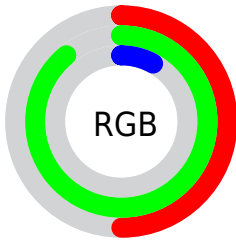

Distribution

Red (50%)

Green (89%)

Blue (8%)