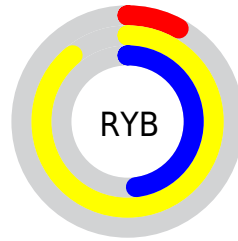

## Conversions Part 2

<b>Format</b>	<b>Color</b>
<b>R<sub>YB</sub></b>	21, 228, 122
Decimal	8381461
CIE <sub>Lab</sub>	82.00, -58.00, 77.54
CIE <sub>LCh</sub>	82, 96.829, 126.796
Yxy	60.2982, 0.3423, 0.5609
Android (android.graphics.Color)	4286571541 (0xFF7FE415)
YUV	174.2030, -75.5291, -41.3970
Hunter-Lab	77.6519, -51.3030, 46.4143

# Details

The CIELCh color **82, 96.829, 126.796** is a dark color, and the websafe version is hex **99FF33**. The color can be described as dark washed chartreuse. A complement of this color would be **38, 111.039, 311.987**, and the grayscale version is **72, 0.009, 296.813**.

A 20% lighter version of the original color is **93, 81.395, 123.498**, and **62, 84.433, 131.708** is the 20% darker color. If you saturate the color by 10%, you get **82, 100.152, 127.820**, and if you desaturate by 10%, it is **83, 91.142, 126.087**.

# Distribution

Red (50%)

Green (89%)

Blue (8%)

Red (8%)

Yellow (89%)

Blue (48%)

Cyan (44%)