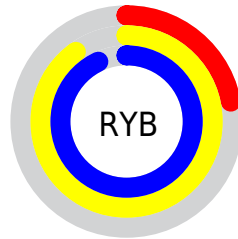

- Red (22%)
- Yellow (90%)
- Blue (93%)