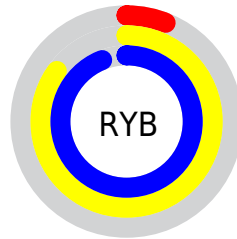

- Red (6%)
- Yellow (85%)
- Blue (94%)