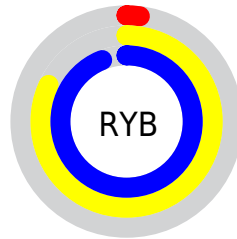

- Red (2%)
- Yellow (82%)
- Blue (94%)