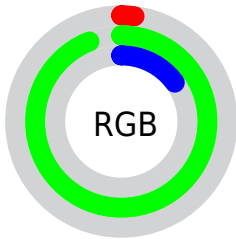

Distribution

- Red (2%)
- Green (94%)
- Blue (15%)