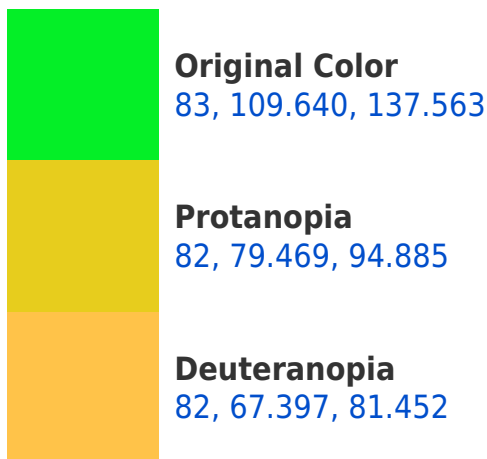

Color Blindness Simulation

Color vision deficiency is a very complex topic, and I could not describe the different causes any better than Wikipedia does, so if you want to learn more, you should check out their [article about color blindness](#).

Dichromacy