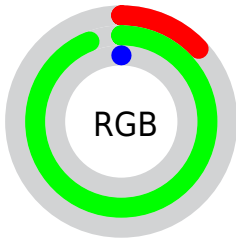

Distribution

Red (13%)

Green (94%)

Blue (0%)