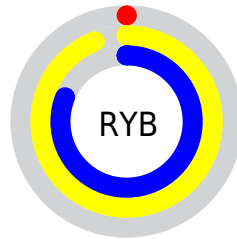

Red (0%)

Yellow (94%)

Blue (81%)