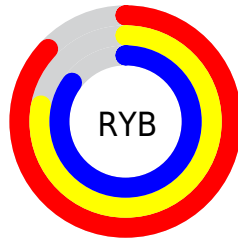

- Red (87%)
- Yellow (78%)
- Blue (85%)