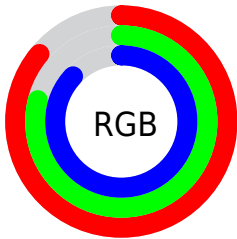

Distribution

Red (86%)

Green (79%)

Blue (87%)