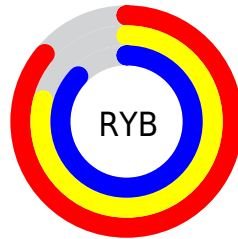

# Details

The CIELCh color  $83, 12.897, 320.912$  is a light color, and the websafe version is hex `CCCCCC`. A complement of this color would be  $87, 12.840, 140.045$ , and the grayscale version is  $84, 0.010, 296.813$ .

A 20% lighter version of the original color is  $100, 0.012, 296.813$ , and  $63, 12.948, 320.813$  is the 20% darker color. If you saturate the color by 10%, you get  $77, 26.706, 321.390$ , and if you desaturate by 10%, it is  $89, 0.726, 140.800$ .

# Distribution

Red (86%)

Green (79%)

Blue (87%)

Red (86%)

Yellow (79%)

Blue (87%)

Cyan (1%)