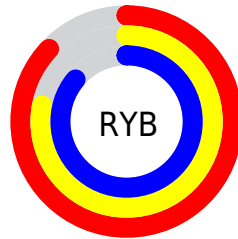

A 20% lighter version of the original color is `100, 0.012, 296.813`, and `63, 13.324, 327.822` is the 20% darker color. If you saturate the color by 10%, you get `78, 26.755, 328.140`, and if you desaturate by 10%, it is `89, 0.125, 149.428`.

# Distribution

Red (87%)

Green (78%)

Blue (86%)

Red (87%)

Yellow (78%)

Blue (86%)

Cyan (0%)