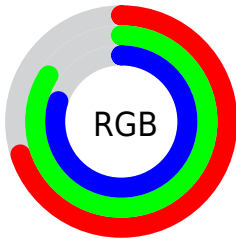

Distribution

- Red (70%)
- Green (84%)
- Blue (80%)