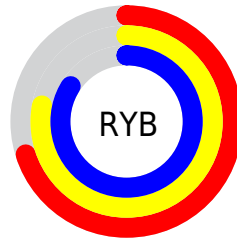

- Red (70%)
- Yellow (78%)
- Blue (84%)