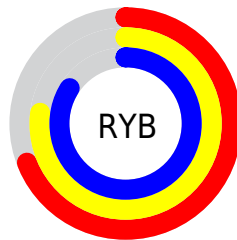

Red (69%)

Yellow (77%)

Blue (84%)