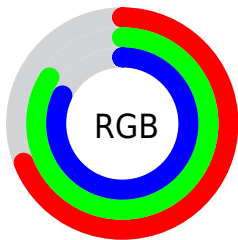

Distribution

Red (69%)

Green (84%)

Blue (82%)