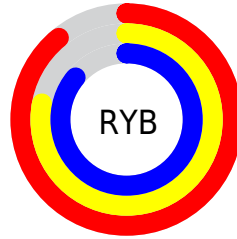

- Red (89%)
- Yellow (78%)
- Blue (86%)