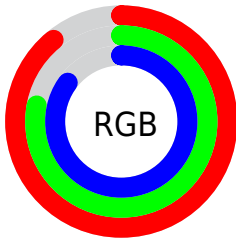

Distribution

- Red (89%)
- Green (78%)
- Blue (85%)