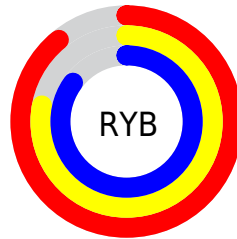

- Red (89%)
- Yellow (78%)
- Blue (85%)