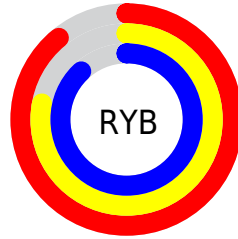

- Red (89%)
- Yellow (78%)
- Blue (88%)