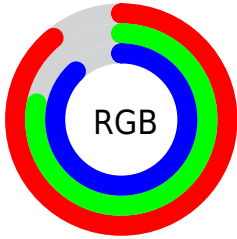

Distribution

- Red (89%)
- Green (78%)
- Blue (88%)