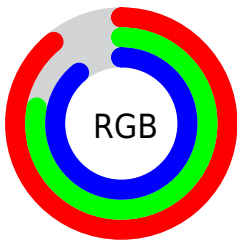

Distribution

- Red (89%)
- Green (78%)
- Blue (89%)