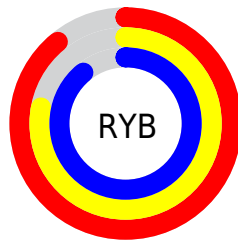

- Red (89%)
- Yellow (78%)
- Blue (89%)