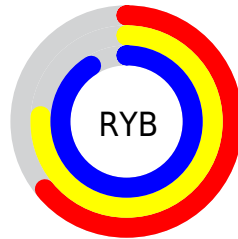

- Red (64%)
- Yellow (76%)
- Blue (91%)