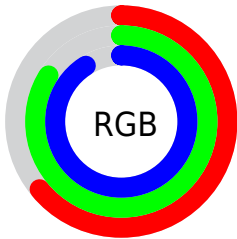

Distribution

- Red (64%)
- Green (84%)
- Blue (91%)