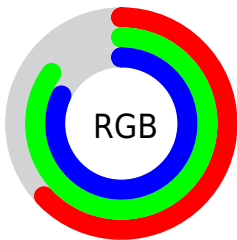

Distribution

Red (63%)

Green (85%)

Blue (82%)