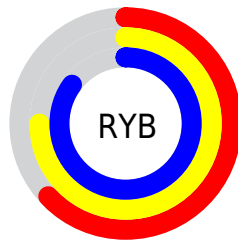

Red (63%)

Yellow (75%)

Blue (85%)