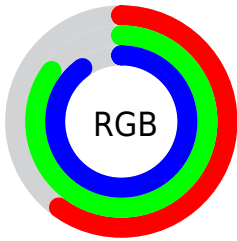

Distribution

- Red (60%)
- Green (85%)
- Blue (90%)