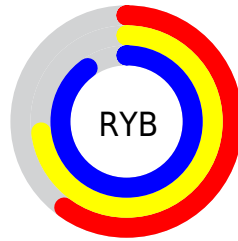

- Red (60%)
- Yellow (73%)
- Blue (90%)