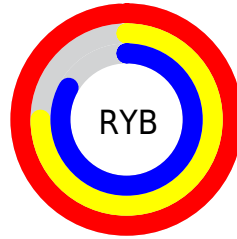

# Details

The CIELCh color **83, 25.410, 355.911** is a light color, and the websafe version is hex **FFCCCC**. A complement of this color would be **94, 23.860, 170.943**, and the grayscale version is **84, 0.010, 296.813**.

A 20% lighter version of the original color is **98, 4.981, 324.553**, and **63, 25.736, 355.428** is the 20% darker color. If you saturate the color by 10%, you get **77, 36.133, 357.287**, and if you desaturate by 10%, it is **89, 14.845, 354.734**.

# Distribution

Red (99%)

Green (75%)

Blue (83%)

Red (99%)

Yellow (75%)

Blue (83%)

Cyan (0%)