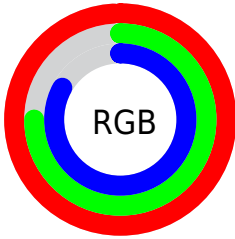

Distribution

Red (99%)

Green (75%)

Blue (83%)