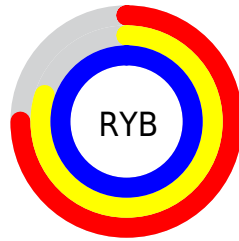

## Conversions Part 2

<b>Format</b>	<b>Color</b>
<b>R<sub>YB</sub></b>	192, 203, 254
Decimal	12635646
CIE <sub>Lab</sub>	83.00, 5.96, -25.45
CIE <sub>LCh</sub>	83, 26.137, 283.178
Yxy	62.1629, 0.2720, 0.2745
Android (android.graphics.Color)	4290825726 (0xFFC0CDFE)
YUV	206.6990, 23.3194, -12.8910
Hunter-Lab	78.8435, 1.4710, -22.0373

# Details

The CIELCh color `83, 26.137, 283.178` is a light color, and the websafe version is hex `CCCCFF`. A complement of this color would be `95, 25.472, 96.932`, and the grayscale version is `83, 0.010, 296.813`.

A 20% lighter version of the original color is `100, 2.081, 199.592`, and `63, 25.999, 282.731` is the 20% darker color. If you saturate the color by 10%, you get `76, 37.415, 284.967`, and if you desaturate by 10%, it is `90, 15.200, 281.651`.

# Distribution

- Red (75%)
- Green (80%)
- Blue (100%)

- Red (75%)
- Yellow (80%)
- Blue (100%)

- Cyan (24%)
- Magenta (19%)
- Yellow (0%)
- Black (0%)

- Cyan (25%)
- Magenta (20%)
- Yellow (0%)