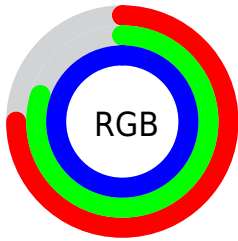

Distribution

- Red (75%)
- Green (80%)
- Blue (100%)