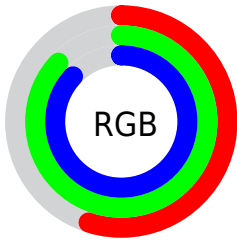

Distribution

- Red (55%)
- Green (87%)
- Blue (87%)