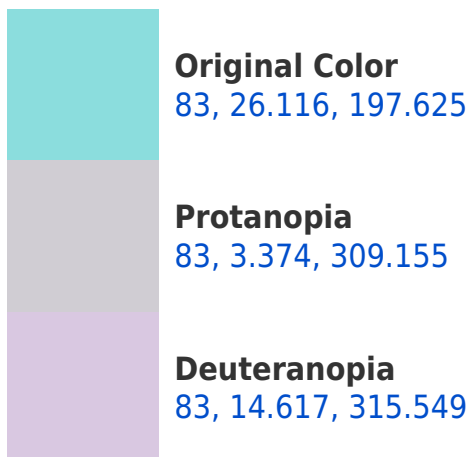

# Black Background

This preview shows how the CIELCh color 83, 26.116, 197.625 looks on a black background.

## Background

This preview shows how black text looks on a background with the CIELCh color 83, 26.116, 197.625.

This preview shows how white text looks on a background with the CIELCh color 83, 26.116, 197.625.

## Dichromacy

**Tritanopia**  
83, 24.720, 220.804

# Trichromacy

**Original Color**  
83, 26.116, 197.625

**Protanomaly**  
83, 9.829, 208.102

**Deuteranomaly**  
82, 10.557, 252.748

**Tritanomaly**  
83, 24.863, 211.464