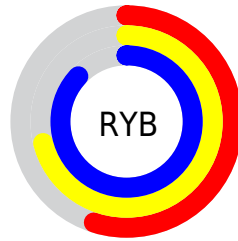

- Red (55%)
- Yellow (71%)
- Blue (87%)