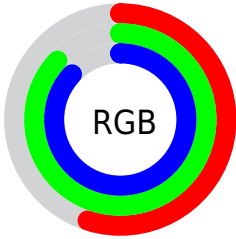

Distribution

- Red (55%)
- Green (87%)
- Blue (87%)