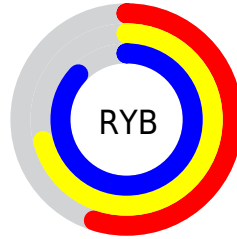

- Red (55%)
- Yellow (71%)
- Blue (87%)