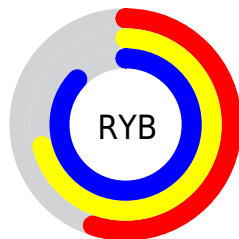

- Red (55%)
- Yellow (71%)
- Blue (87%)