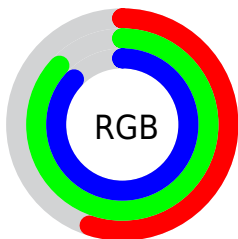

Distribution

- Red (55%)
- Green (87%)
- Blue (87%)