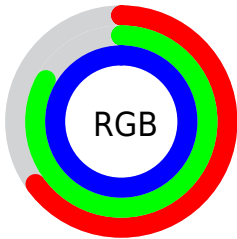

Distribution

- Red (65%)
- Green (83%)
- Blue (100%)