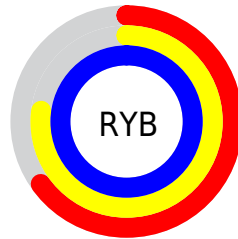

- Red (65%)
- Yellow (77%)
- Blue (100%)