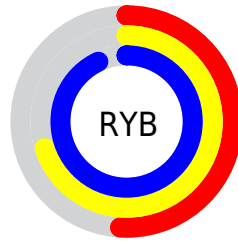

- Red (51%)
- Yellow (70%)
- Blue (93%)