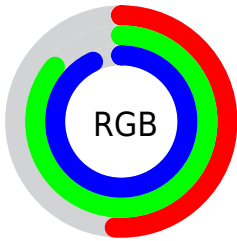

Distribution

- Red (51%)
- Green (86%)
- Blue (93%)