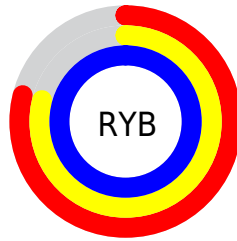

## Conversions Part 2

<b>Format</b>	<b>Color</b>
<a href="#">RYB</a>	<a href="#">202, 202, 255</a>
Decimal	<a href="#">13290239</a>
CIELab	<a href="#">83.00, 10.77, -25.92</a>
CIELCh	<a href="#">83, 28.070, 292.569</a>
Yxy	<a href="#">62.1629, 0.2777, 0.2711</a>
Android (android.graphics.Color)	<a href="#">4291480319 (0xFFCACAFF)</a>
YUV	<a href="#">208.0420, 23.1503, -5.2988</a>
Hunter-Lab	<a href="#">78.8435, 6.1780, -22.5958</a>

# Details

The CIELCh color `83, 28.070, 292.569` is a light color, and the websafe version is hex `CCCCFF`. A complement of this color would be `99, 26.626, 108.158`, and the grayscale version is `83, 0.010, 296.813`.

A 20% lighter version of the original color is `100, 0.012, 296.813`, and `63, 28.012, 292.467` is the 20% darker color. If you saturate the color by 10%, you get `75, 42.348, 294.033`, and if you desaturate by 10%, it is `91, 14.153, 291.310`.

# Distribution

- Red (79%)
- Green (79%)
- Blue (100%)

- Red (79%)
- Yellow (79%)
- Blue (100%)

- Cyan (21%)
- Magenta (21%)
- Yellow (0%)
- Black (0%)

- Cyan (21%)
- Magenta (21%)
- Yellow (0%)