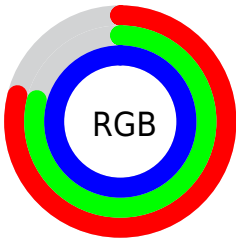

Distribution

- Red (79%)
- Green (79%)
- Blue (100%)