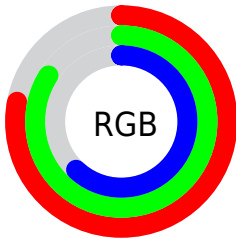

Distribution

- Red (78%)
- Green (84%)
- Blue (62%)