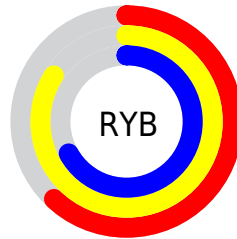

- Red (62%)
- Yellow (84%)
- Blue (67%)