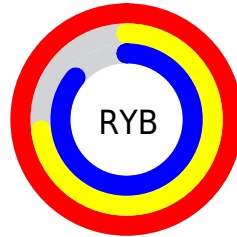

# Details

The CIELCh color **83, 30.144, 346.949** is a light color, and the websafe version is hex **FFCCFF**. A complement of this color would be **95, 29.005, 161.873**, and the grayscale version is **85, 0.010, 296.813**.

A 20% lighter version of the original color is **97, 6.851, 324.635**, and **63, 30.103, 346.706** is the 20% darker color. If you saturate the color by 10%, you get **77, 41.463, 347.992**, and if you desaturate by 10%, it is **89, 18.579, 345.777**.

# Distribution

Red (100%)

Green (73%)

Blue (86%)

Red (100%)

Yellow (73%)

Blue (86%)

Cyan (0%)