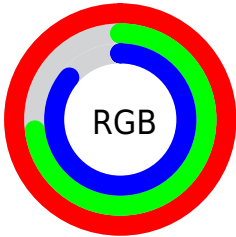

Distribution

Red (100%)

Green (73%)

Blue (86%)