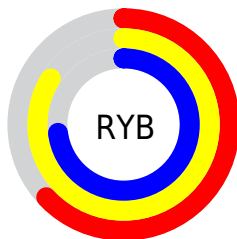

- Red (63%)
- Yellow (84%)
- Blue (73%)