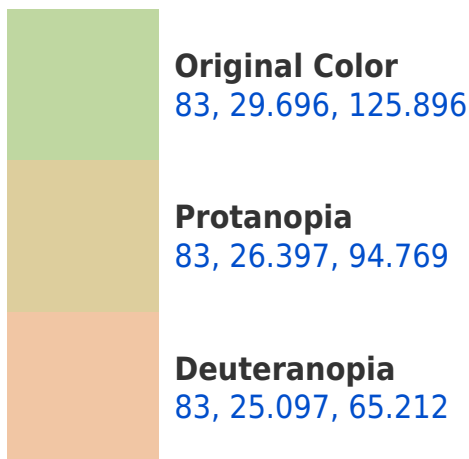

## **Background**

This preview shows how black text looks on a background with the CIELCh color 83, 29.696, 125.896.

This preview shows how white text looks on a background with the CIELCh color 83, 29.696, 125.896.

## Dichromacy

**Tritanopia**  
83, 8.757, 274.738

# Trichromacy

**Original Color**  
83, 29.696, 125.896

**Protanomaly**  
83, 26.667, 106.972

**Deuteranomaly**  
83, 22.874, 89.004

**Tritanomaly**  
83, 7.130, 151.271

# Monochromacy

**Original Color**  
83, 29.696, 125.896

**Achromatopsia**  
81, 0.010, 296.813

**Achromatomaly**  
82, 11.099, 126.866