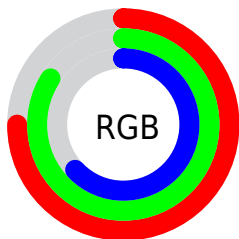

Distribution

- Red (75%)
- Green (84%)
- Blue (63%)