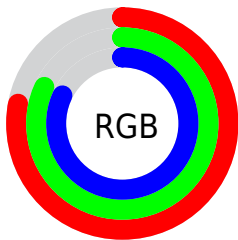

Distribution

Red (78%)

Green (82%)

Blue (82%)