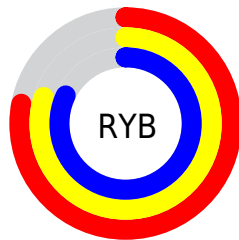

Red (78%)

Yellow (80%)

Blue (82%)