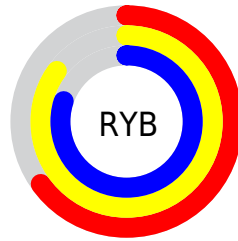

- Red (65%)
- Yellow (85%)
- Blue (80%)