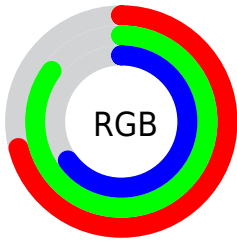

Distribution

- Red (71%)
- Green (85%)
- Blue (65%)