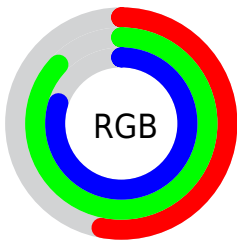

Distribution

- Red (53%)
- Green (87%)
- Blue (80%)