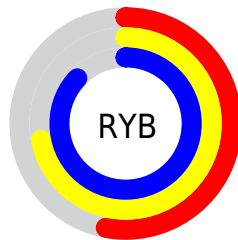

- Red (53%)
- Yellow (72%)
- Blue (87%)