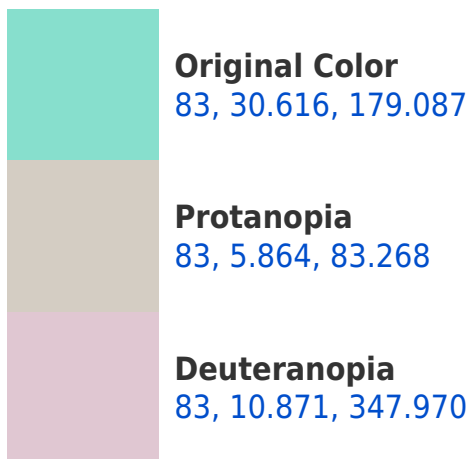

# Black Background

This preview shows how the CIELCh color 83, 30.616, 179.087 looks on a black background.

## **Background**

This preview shows how black text looks on a background with the CIELCh color 83, 30.616, 179.087.

This preview shows how white text looks on a background with the CIELCh color 83, 30.616, 179.087.

## Dichromacy

**Tritanopia**  
83, 24.720, 220.804

# Trichromacy

**Original Color**  
83, 30.616, 179.087

**Protanomaly**  
82, 11.684, 165.665

**Deuteranomaly**  
82, 5.699, 199.084

**Tritanomaly**  
83, 25.326, 203.756