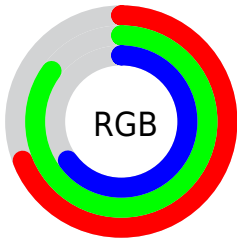

Distribution

Red (69%)

Green (85%)

Blue (65%)