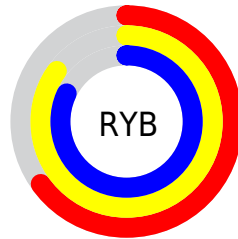

Red (65%)

Yellow (85%)

Blue (82%)