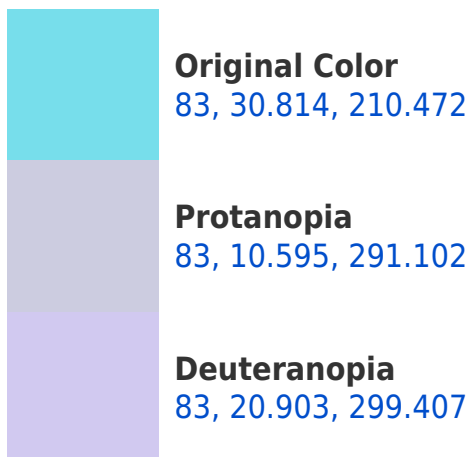

# Black Background

This preview shows how the CIELCh color 83, 30.814, 210.472 looks on a black background.

## Background

This preview shows how black text looks on a background with the CIELCh color 83, 30.814, 210.472.

This preview shows how white text looks on a background with the CIELCh color 83, 30.814, 210.472.

## Dichromacy

**Tritanopia**  
83, 30.594, 215.862

# Trichromacy

**Original Color**  
83, 30.814, 210.472

**Protanomaly**  
82, 15.262, 235.027

**Deuteranomaly**  
82, 18.439, 255.726

**Tritanomaly**  
83, 30.532, 214.835