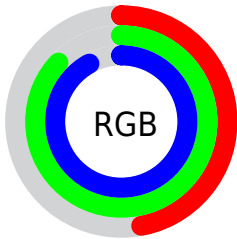

Distribution

Red (47%)

Green (87%)

Blue (92%)