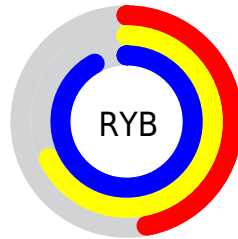

# Details

The CIELCh color **83, 30.814, 210.472** is a light color, and the websafe version is hex **66CCCC**. A complement of this color would be **66, 45.259, 32.694**, and the grayscale version is **78, 0.009, 296.813**.

A 20% lighter version of the original color is **95, 24.551, 197.904**, and **63, 30.893, 209.687** is the 20% darker color. If you saturate the color by 10%, you get **81, 34.860, 211.122**, and if you desaturate by 10%, it is **85, 25.878, 210.046**.

# Distribution

Red (47%)

Green (87%)

Blue (92%)

Red (47%)

Yellow (68%)

Blue (92%)

Cyan (49%)