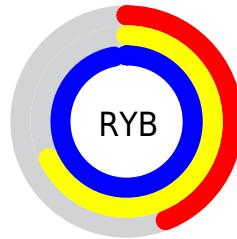

- Red (44%)
- Yellow (68%)
- Blue (97%)