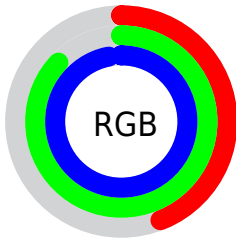

Distribution

- Red (44%)
- Green (87%)
- Blue (97%)