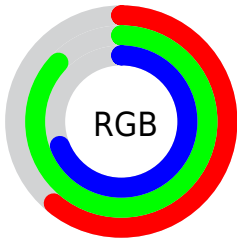

Distribution

- Red (61%)
- Green (87%)
- Blue (69%)