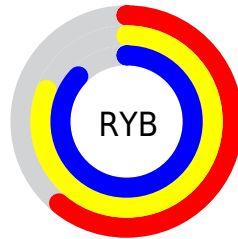

- Red (61%)
- Yellow (81%)
- Blue (87%)