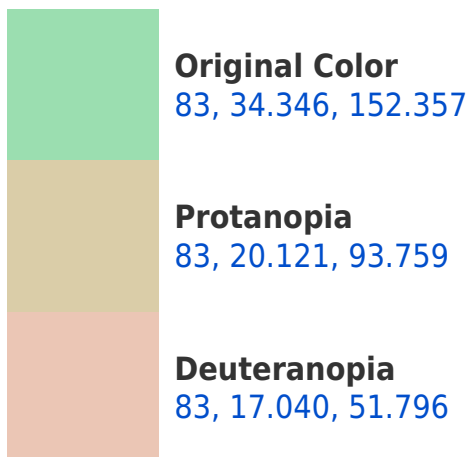

# Black Background

This preview shows how the CIELCh color 83, 34.346, 152.357 looks on a black background.

## **Background**

This preview shows how black text looks on a background with the CIELCh color 83, 34.346, 152.357.

This preview shows how white text looks on a background with the CIELCh color 83, 34.346, 152.357.

## Dichromacy

**Tritanopia**  
83, 17.788, 229.024

# Trichromacy

**Original Color**  
83, 34.346, 152.357

**Protanomaly**  
82, 21.890, 124.557

**Deuteranomaly**  
82, 14.737, 110.357

**Tritanomaly**  
83, 19.032, 188.424